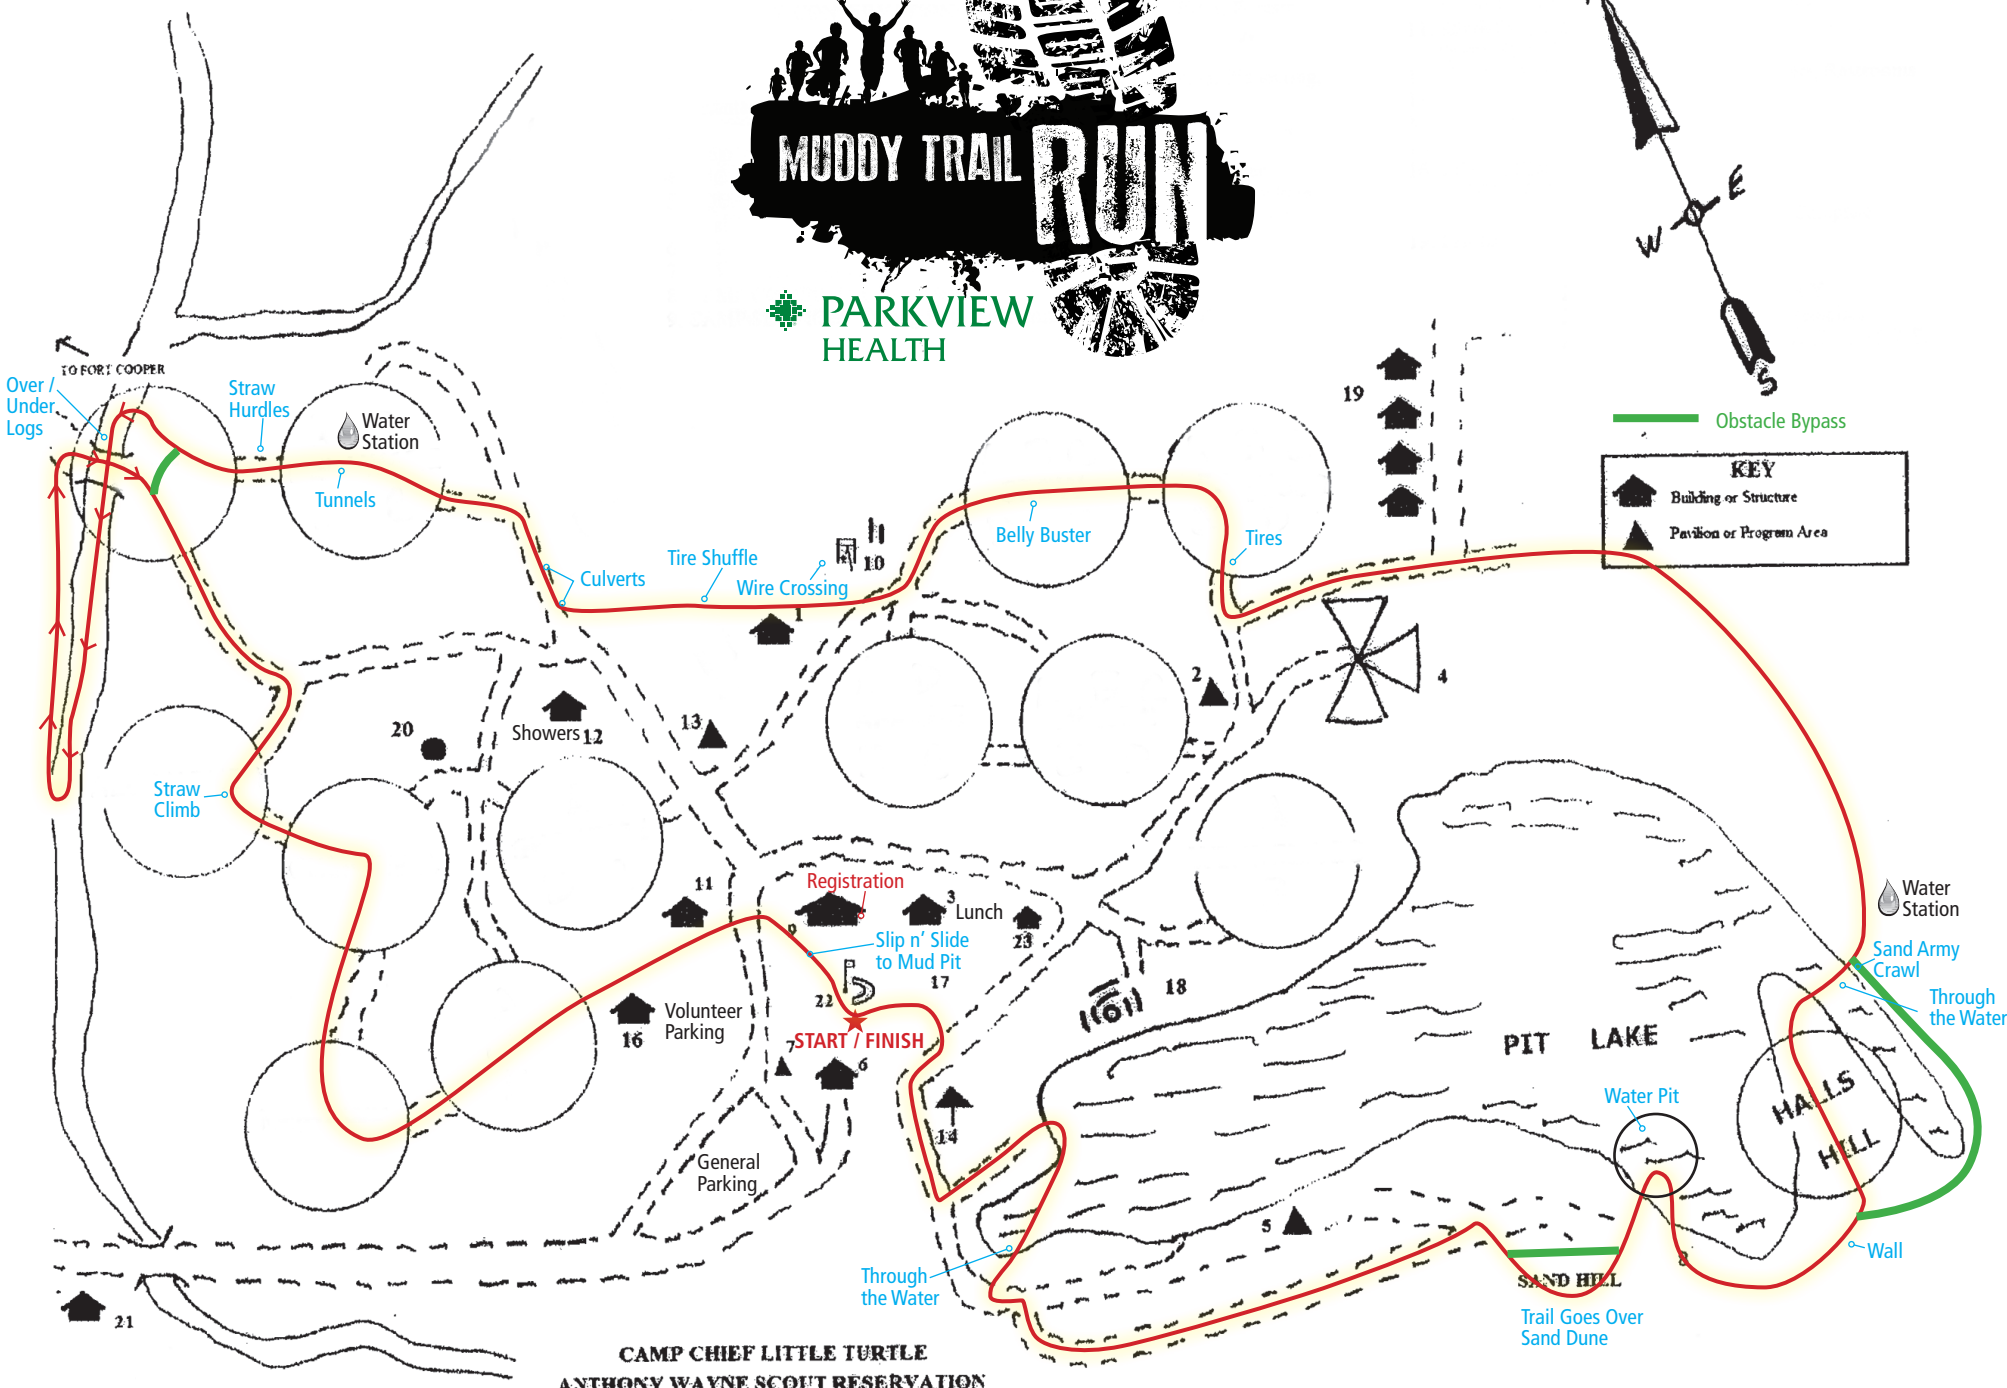

PARKVIEW HEALTH

Obstacle Bypass

KEY	
	Building or Structure
	Pavilion or Program Area

**CAMP CHIEF LITTLE TURTLE
ANTHONY WAYNE SCOUT RESERVATION**